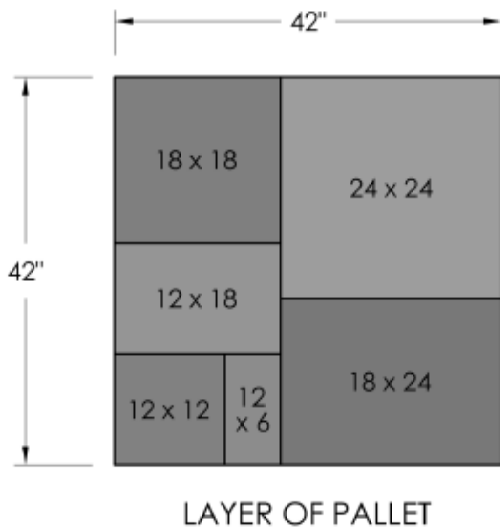

The
DIMENSIONAL FLAGSTONE
Collection

ROSETTA

THE LOOK AND FEEL OF NATURE

FEATURES

- Authentic, natural, slate texture
- 6 unique shapes, 24 unique stone textures
- All sizes on every pallet = simple installation
- Uniform thickness and accurate dimensions = Fast installation and a beautiful end result
- Consistent 2" thickness.

DIMENSIONAL FLAGSTONE PALLET:

- 98 sf / pallet
- 2350# / pallet
- 8 layers / pallet
- One layer = 1 pattern