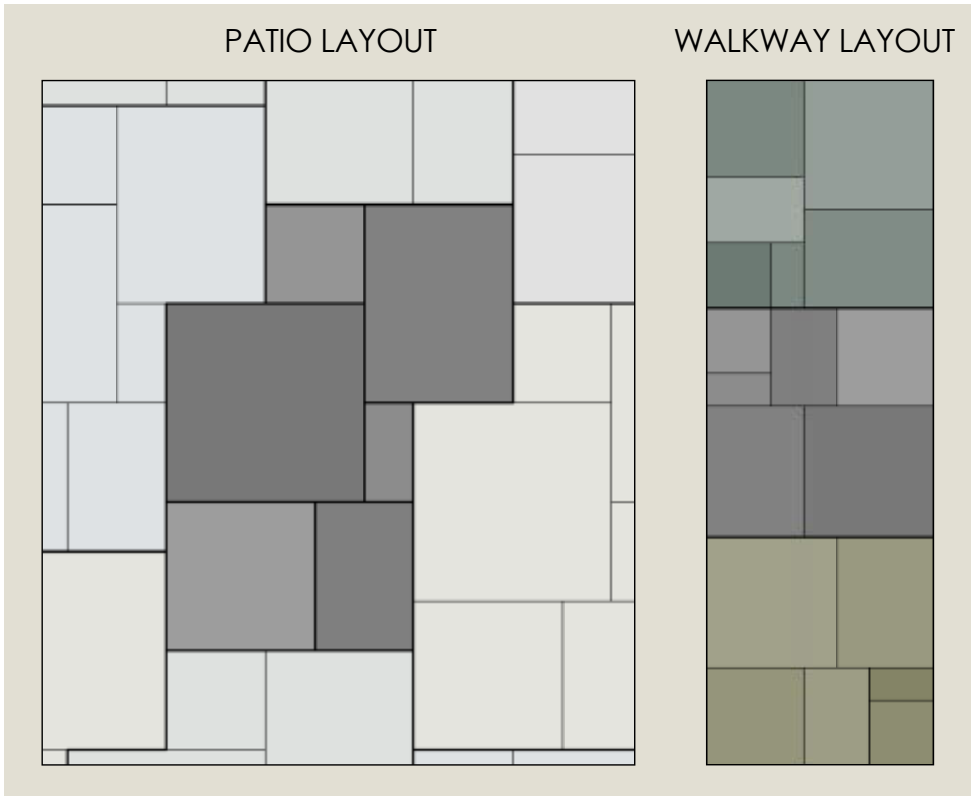

The
DIMENSIONAL FLAGSTONE
Collection

ROSETTA

THE LOOK AND FEEL OF NATURE

FEATURES

- Authentic, natural, slate texture
- 6 unique shapes, 24 unique stone textures
- All sizes on every pallet = simple installation
- Uniform thickness and accurate dimensions = Fast installation and a beautiful end result
- Consistent 2" thickness.

DIMENSIONAL FLAGSTONE PALLET:

- 98 sf / pallet
- 2350# / pallet
- 8 layers / pallet
- One layer = 1 pattern